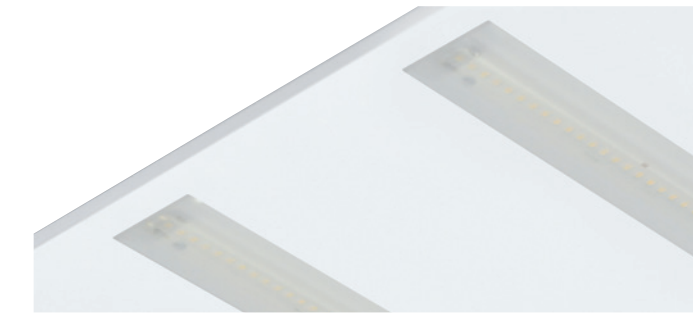

Freyn

Office luminaire with nano-technology

600 x 600 T BAR CEILING

1200 x 300 mm T BAR CEILING

ACCESSORIES

frame for PLASTERBOARD

frame for SURFACED or SUSPENDED

SUPPLEMENTARY DEVICES

ECG

EDA
DALI

EMERGENCY

IP
40

Freyn

One luminaire foundation, delivering limitless customized solutions

changed the shape of the optical part, type diffuser of the optical part and dimensions

different types
of integrated sensors