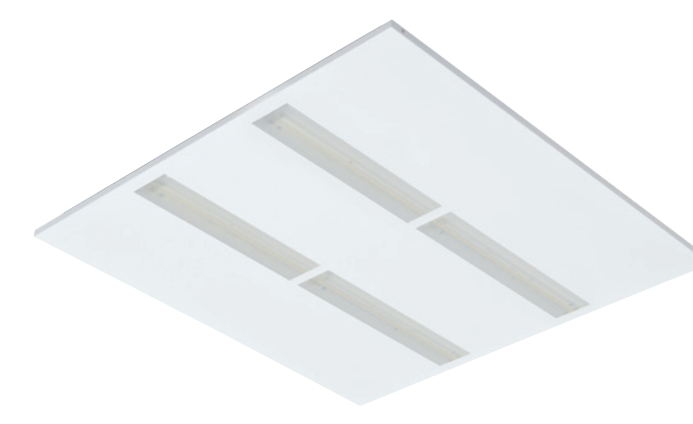

Freyn

Office luminaire with nano-technology

600 x 600 T BAR CEILING

1200 x 300 mm T BAR CEILING

ACCESSORIES

frame for PLASTERBOARD

frame for SURFACED or SUSPENDED

SUPPLEMENTARY DEVICES

ECG

EDA
DALI

EMERGENCY

IP
40

Freyn

One luminaire foundation, delivering limitless customized solutions

changed the shape of the optical part, type diffuser of the optical part and dimensions

different types
of integrated sensors