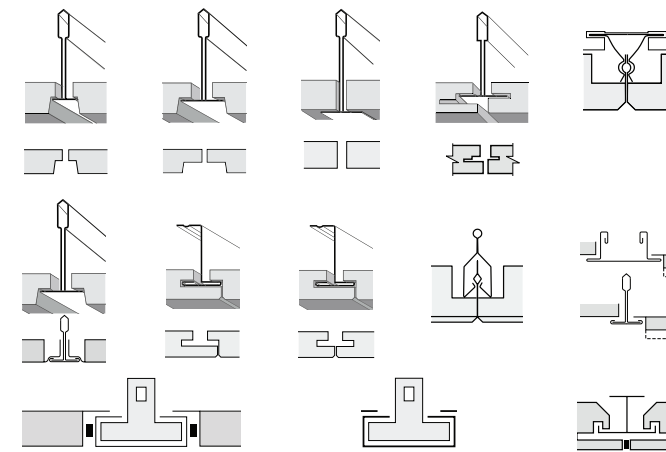

CUSTOMIZATIONS

for any FALSE CEILING