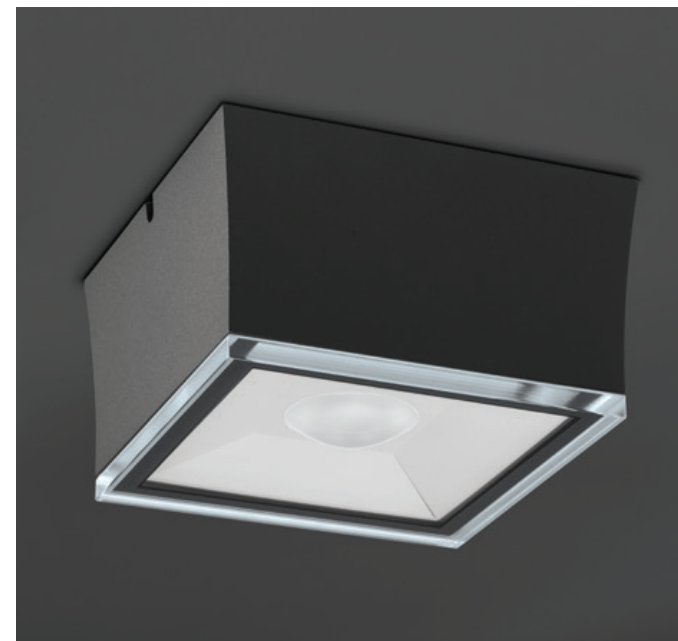

ZODIACO

Zodiaco is a compact, square-shaped outdoor ceiling luminaire encased in durable aluminum. Its sleek design seamlessly integrates into modern outdoor spaces. Delivering high lighting efficiency and precise luminance control, Zodiaco eliminates shadows, creating a perfect outdoor atmosphere. Available in two sizes with adjustable beam patterns – spot, flood, and wide flood – this luminaire offers versatile lighting solutions. With its IP67 and IK10 ratings, Zodiaco ensures long-lasting performance in any outdoor environment.

M

L

- Net Lumen Output (at Ta=25°C) M 868 lm, 1218 lm, 1350 lm
L 839 lm, 1183 lm, 1430 lm
- Power Consumption M 15 W, L 21 W
- System Efficacy 40-90 lm/W
- Chromacity 3-step MacAdam
- Colour rendering index > 90
- Colour temperature 3000 K, on request 2200 K, 2700 K, 4000 K, RGBW
- Wiring FIX, on request dimmable
- Optical System Lenses + diffuser
- Beam Angle spot 25°
flood 50°
wide flood 70°
- Materials Housing: Die-cast aluminium
Diffuser: Extra clear glass
- Surface Finish Polyester powder paint
- Service Lifetime (Ta 40°C) 60,000 hours/L80/B15
- Dimmensions (L x W x H) M 125 x 125 x 77 mm
L 200 x 200 x 123 mm