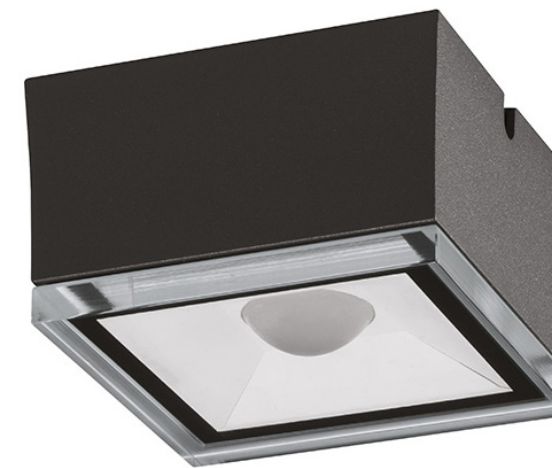

ZODIACO

Zodiaco is a compact, square-shaped outdoor ceiling luminaire encased in durable aluminum. Its sleek design seamlessly integrates into modern outdoor spaces. Delivering high lighting efficiency and precise luminance control, Zodiaco eliminates shadows, creating a perfect outdoor atmosphere. Available in two sizes with adjustable beam patterns – spot, flood, and wide flood – this luminaire offers versatile lighting solutions. With its IP67 and IK10 ratings, Zodiaco ensures long-lasting performance in any outdoor environment.

M

L

- Net Lumen Output (at Ta=25°C) M 868 lm, 1218 lm, 1350 lm
L 839 lm, 1183 lm, 1430 lm
- Power Consumption M 15 W, L 21 W
- System Efficacy 40-90 lm/W
- Chromacity 3-step MacAdam
- Colour rendering index > 90
- Colour temperature 3000 K, on request 2200 K, 2700 K, 4000 K, RGBW
- Wiring FIX, on request dimmable
- Optical System Lenses + diffuser
- Beam Angle spot 25°
flood 50°
wide flood 70°
- Materials Housing: Die-cast aluminium
Diffuser: Extra clear glass
- Surface Finish Polyester powder paint
- Service Lifetime (Ta 40°C) 60,000 hours/L80/B15
- Dimmensions (L x W x H) M 125 x 125 x 77 mm
L 200 x 200 x 123 mm