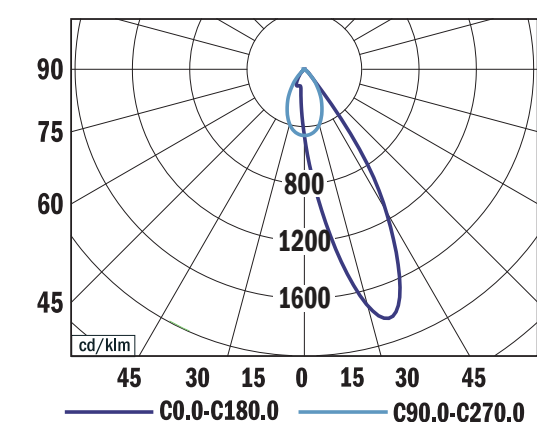

Technical features:

- Optical system: lenses + white louvre (LWL), on request black louvre (LBL)
- Beam angle: 90°, on request 65° or asymmetric
- Housing: sheet steel
- Lenses: PMMA
- Louvre: polycarbonate
- Chromaticity: 3-step MacAdam
- Colour rendering index: min. 80
- Colour temperature: 3000K, 4000K
- Electronic control gear: FIX (ECG), DALI (EDA), on request Emergency unit variant
- Service lifetime: 100,000 hours/L80/B10 (ta 25°C)
- Ambient temperature: Ta = -25°C...+35°C
- Degree of protection: IP20, optical part IP40
- Dimensions: M 1144 x 65 x 61 mm, L 1424 x 65 x 61 mm
- Cutout: M 1130 x 55 mm, L 1410 x 55 mm

Photometry

MILINE SLIM 65°, 3400 lm 4000 K
LOR = 100%, UGR < 19

MILINE SLIM 90°, 3400 lm 4000 K
LOR = 100%
lower flux fraction 100%
upper flux fraction 0%
UGR < 19

MILINE SLIM ASYMMETRIC, 3300 lm 4000 K
LOR = 100%

Dimensions

white louvre (LWL)

black louvre (LBL)

TYPE	NET LUMEN OUTPUT (at Ta = 25 °C) (lm)	POWER CONSUMPTION (W)	SYSTEM EFFICACY (lm/W)	COLOUR RENDERING INDEX	CORRELATED COLOUR TEMPERATURE (K)	WEIGHT (kg)
MILINE SLIM RECESSED M	3250	22	148	80+	3000	1.5
MILINE SLIM RECESSED M	3400	22	155	80+	4000	1.5
MILINE SLIM RECESSED M	4550	30	152	80+	3000	1.5
MILINE SLIM RECESSED M	4800	30	160	80+	4000	1.5
MILINE SLIM RECESSED L	4050	26	156	80+	3000	1.7
MILINE SLIM RECESSED L	4300	26	165	80+	4000	1.7
MILINE SLIM RECESSED L	5650	37	152	80+	3000	1.7
MILINE SLIM RECESSED L	6000	37	162	80+	4000	1.7