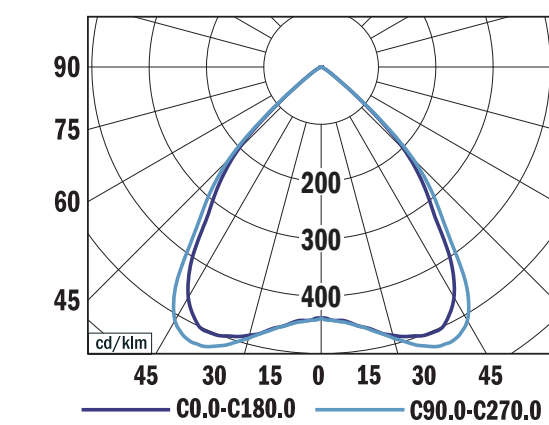

Miline Slim Recessed

Design recessed luminaire with multiple beam angles

Product description

Discreetly illuminate your space with our versatile recessed luminaire. Choose from 3 beam angles to focus your space, and customize glare control with 2 louvre (white or black) options. Seamless integration and long-lasting performance make it perfect for any downlighting need. The optional DALI control empowers users to personalize their lighting preferences, fostering a productive and adaptable work environment.

Technical features:

- Optical system: lenses + white louvre (LWL), on request black louvre (LBL)
- Beam angle: 90°, on request 65° or asymmetric
- Housing: sheet steel
- Lenses: PMMA
- Louvre: polycarbonate
- Chromaticity: 3-step MacAdam
- Colour rendering index: min. 80
- Colour temperature: 3000K, 4000K
- Electronic control gear: FIX (ECG), DALI (EDA), on request Emergency unit variant
- Service lifetime: 100,000 hours/L80/B10 (ta 25°C)
- Ambient temperature: Ta = -25°C...+35°C
- Degree of protection: IP20, optical part IP40
- Dimensions: M 1144 x 65 x 61 mm, L 1424 x 65 x 61 mm
- Cutout: M 1130 x 55 mm, L 1410 x 55 mm

Photometry

MILINE SLIM 65°, 3400 lm 4000 K
LOR = 100%, UGR < 19

MILINE SLIM 90°, 3400 lm 4000 K
LOR = 100%
lower flux fraction 100%
upper flux fraction 0%
UGR < 19

MILINE SLIM ASYMMETRIC, 3300 lm 4000 K
LOR = 100%

Dimensions

white louvre (LWL)

black louvre (LBL)

TYPE	NET LUMEN OUTPUT (at Ta = 25 °C) (lm)	POWER CONSUMPTION (W)	SYSTEM EFFICACY (lm/W)	COLOUR RENDERING INDEX	CORRELATED COLOUR TEMPERATURE (K)	WEIGHT (kg)
MILINE SLIM RECESSED M	3250	22	148	80+	3000	1.5
MILINE SLIM RECESSED M	3400	22	155	80+	4000	1.5
MILINE SLIM RECESSED M	4550	30	152	80+	3000	1.5
MILINE SLIM RECESSED M	4800	30	160	80+	4000	1.5
MILINE SLIM RECESSED L	4050	26	156	80+	3000	1.7
MILINE SLIM RECESSED L	4300	26	165	80+	4000	1.7
MILINE SLIM RECESSED L	5650	37	152	80+	3000	1.7
MILINE SLIM RECESSED L	6000	37	162	80+	4000	1.7