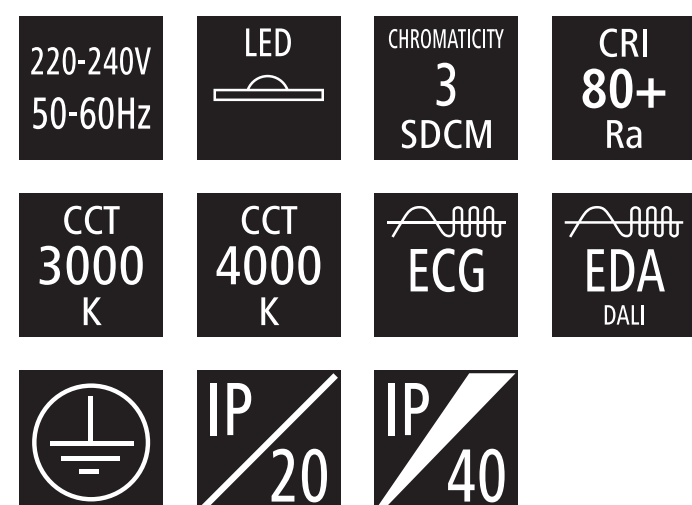

Technical features:

- Optical system: lenses + white louvre (LWL), on request black louvre (LBL)
- Beam angle: 90°, on request 65° or asymmetric
- Housing: sheet steel
- Lenses: PMMA
- Louvre: polycarbonate
- Chromaticity: 3-step MacAdam
- Colour rendering index: min. 80
- Colour temperature: 3000K, 4000K
- Electronic control gear: FIX (ECG), DALI (EDA), on request Emergency unit variant
- Service lifetime: 100,000 hours/L80/B10 (ta 25°C)
- Ambient temperature: Ta = -25°C...+35°C
- Degree of protection: IP20, optical part IP40
- Dimensions: M 1144 x 65 x 61 mm, L 1424 x 65 x 61 mm
- Cutout: M 1130 x 55 mm, L 1410 x 55 mm

Photometry

MILINE SLIM 65°, 3400 lm 4000 K
LOR = 100%, UGR < 19

MILINE SLIM 90°, 3400 lm 4000 K
LOR = 100%
lower flux fraction 100%
upper flux fraction 0%
UGR < 19

MILINE SLIM ASYMMETRIC, 3300 lm 4000 K
LOR = 100%

Dimensions

white louvre (LWL)

black louvre (LBL)

TYPE	NET LUMEN OUTPUT (at Ta = 25 °C) (lm)	POWER CONSUMPTION (W)	SYSTEM EFFICACY (lm/W)	COLOUR RENDERING INDEX	CORRELATED COLOUR TEMPERATURE (K)	WEIGHT (kg)
MILINE SLIM RECESSED M	3250	22	148	80+	3000	1.5
MILINE SLIM RECESSED M	3400	22	155	80+	4000	1.5
MILINE SLIM RECESSED M	4550	30	152	80+	3000	1.5
MILINE SLIM RECESSED M	4800	30	160	80+	4000	1.5
MILINE SLIM RECESSED L	4050	26	156	80+	3000	1.7
MILINE SLIM RECESSED L	4300	26	165	80+	4000	1.7
MILINE SLIM RECESSED L	5650	37	152	80+	3000	1.7
MILINE SLIM RECESSED L	6000	37	162	80+	4000	1.7