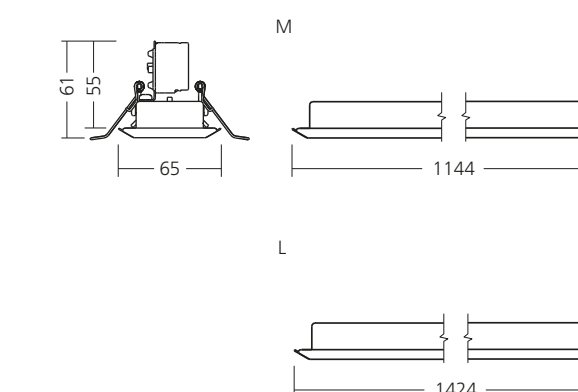

Miline Slim Recessed

Design recessed luminaire with multiple beam angles

Product description

Discreetly illuminate your space with our versatile recessed luminaire. Choose from 3 beam angles to focus your space, and customize glare control with 2 louvre (white or black) options. Seamless integration and long-lasting performance make it perfect for any downlighting need. The optional DALI control empowers users to personalize their lighting preferences, fostering a productive and adaptable work environment.

Technical features:

- Optical system: lenses + white louvre (LWL), on request black louvre (LBL)
- Beam angle: 90°, on request 65° or asymmetric
- Housing: sheet steel
- Lenses: PMMA
- Louvre: polycarbonate
- Chromaticity: 3-step MacAdam
- Colour rendering index: min. 80
- Colour temperature: 3000K, 4000K
- Electronic control gear: FIX (ECG), DALI (EDA), on request Emergency unit variant
- Service lifetime: 100,000 hours/L80/B10 (ta 25°C)
- Ambient temperature: Ta = -25°C...+35°C
- Degree of protection: IP20, optical part IP40
- Dimensions: M 1144 x 65 x 61 mm, L 1424 x 65 x 61 mm
- Cutout: M 1130 x 55 mm, L 1410 x 55 mm

Photometry

MILINE SLIM 65°, 3400 lm 4000 K
LOR = 100%, UGR < 19

MILINE SLIM 90°, 3400 lm 4000 K
LOR = 100%
lower flux fraction 100%
upper flux fraction 0%
UGR < 19

MILINE SLIM ASYMMETRIC, 3300 lm 4000 K
LOR = 100%

Dimensions

white louvre (LWL)

black louvre (LBL)

TYPE	NET LUMEN OUTPUT (at Ta = 25 °C) (lm)	POWER CONSUMPTION (W)	SYSTEM EFFICACY (lm/W)	COLOUR RENDERING INDEX	CORRELATED COLOUR TEMPERATURE (K)	WEIGHT (kg)
MILINE SLIM RECESSED M	3250	22	148	80+	3000	1.5
MILINE SLIM RECESSED M	3400	22	155	80+	4000	1.5
MILINE SLIM RECESSED M	4550	30	152	80+	3000	1.5
MILINE SLIM RECESSED M	4800	30	160	80+	4000	1.5
MILINE SLIM RECESSED L	4050	26	156	80+	3000	1.7
MILINE SLIM RECESSED L	4300	26	165	80+	4000	1.7
MILINE SLIM RECESSED L	5650	37	152	80+	3000	1.7
MILINE SLIM RECESSED L	6000	37	162	80+	4000	1.7