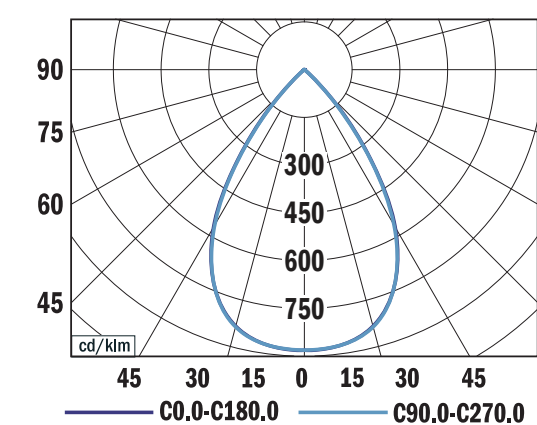

Miline Slim Recessed

Design recessed luminaire with multiple beam angles

Product description

Discreetly illuminate your space with our versatile recessed luminaire. Choose from 3 beam angles to focus your space, and customize glare control with 2 louvre (white or black) options. Seamless integration and long-lasting performance make it perfect for any downlighting need. The optional DALI control empowers users to personalize their lighting preferences, fostering a productive and adaptable work environment.

Technical features:

- Optical system: lenses + white louvre (LWL), on request black louvre (LBL)
- Beam angle: 90°, on request 65° or asymmetric
- Housing: sheet steel
- Lenses: PMMA
- Louvre: polycarbonate
- Chromaticity: 3-step MacAdam
- Colour rendering index: min. 80
- Colour temperature: 3000K, 4000K
- Electronic control gear: FIX (ECG), DALI (EDA), on request Emergency unit variant
- Service lifetime: 100,000 hours/L80/B10 (ta 25°C)
- Ambient temperature: Ta = -25°C...+35°C
- Degree of protection: IP20, optical part IP40
- Dimensions: M 1144 x 65 x 61 mm, L 1424 x 65 x 61 mm
- Cutout: M 1130 x 55 mm, L 1410 x 55 mm

Photometry

MILINE SLIM 65°, 3400 lm 4000 K
LOR = 100%, UGR < 19

MILINE SLIM 90°, 3400 lm 4000 K
LOR = 100%
lower flux fraction 100%
upper flux fraction 0%
UGR < 19

MILINE SLIM ASYMMETRIC, 3300 lm 4000 K
LOR = 100%

Dimensions

white louvre (LWL)

black louvre (LBL)

TYPE	NET LUMEN OUTPUT (at Ta = 25 °C) (lm)	POWER CONSUMPTION (W)	SYSTEM EFFICACY (lm/W)	COLOUR RENDERING INDEX	CORRELATED COLOUR TEMPERATURE (K)	WEIGHT (kg)
MILINE SLIM RECESSED M	3250	22	148	80+	3000	1.5
MILINE SLIM RECESSED M	3400	22	155	80+	4000	1.5
MILINE SLIM RECESSED M	4550	30	152	80+	3000	1.5
MILINE SLIM RECESSED M	4800	30	160	80+	4000	1.5
MILINE SLIM RECESSED L	4050	26	156	80+	3000	1.7
MILINE SLIM RECESSED L	4300	26	165	80+	4000	1.7
MILINE SLIM RECESSED L	5650	37	152	80+	3000	1.7
MILINE SLIM RECESSED L	6000	37	162	80+	4000	1.7