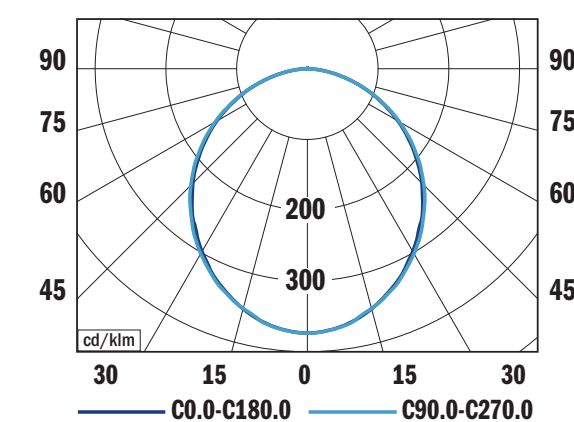

Technical features:

- Mounting: ceiling recessed, for T-ceiling
- Optical system: microprismatic (MCD) or opal (OPD) diffuser
- Beam angle: 95° (MCD), 105° (OPD)
- Housing: sheet steel
- Diffuser: PMMA
- External lead-in flexible cable
- Accesories: frame for plasterboard installation
- Chromacity: 3-step MacAdam
- Colour rendering index: min. 80
- Colour temperature: 3000K, 4000K
- Electronic control gear: FIX (ECG), DALI (EDA)
- Service lifetime: 100,000 hours/L80/B10 (ta 25°C)
- Ambient temperature: Ta = -25°C...+35°C
- Degree of protection: IP54
- Dimensions: PV1 595 x 595 x 130 mm, PR1 622 x 622 x 130 mm, PV4 1195 x 297 x 130 mm, PR4 1245 x 312 x 130 mm

TYPE	NET LUMEN OUTPUT (at Ta = 25 °C) (lm)	POWER CONSUMPTION (W)	SYSTEM EFFICACY (lm/W)	CRI	CCT (K)
GACRUX IP54 MCD	3100	35	89	80+	3000
GACRUX IP54 MCD	3300	35	94	80+	4000
GACRUX IP54 OPD	3400	35	97	80+	3000
GACRUX IP54 OPD	3800	35	109	80+	4000

Photometry

GACRUX IP54 MCD PV1, 3300 lm 4000 K
LOR = 100%
lower flux fraction 100%
upper flux fraction 0%
UGR < 19

GACRUX IP54 OPD PV1, 3800 lm 4000 K
LOR = 100%
lower flux fraction 100%
upper flux fraction 0%
UGR < 22

Dimensions

Mounting

PV ceiling (600 x 600) PR ceiling (625 x 625)

microprismatic

opal

frame for plasterboard installation