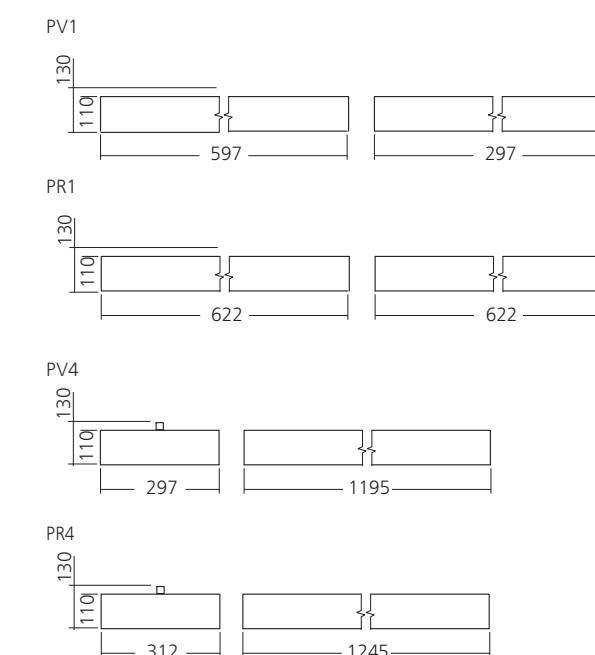

Technical features:

- Mounting: ceiling recessed, for T-ceiling
- Optical system: microprismatic (MCD) or opal (OPD) diffuser
- Beam angle: 95° (MCD), 105° (OPD)
- Housing: sheet steel
- Diffuser: PMMA
- External lead-in flexible cable
- Accesories: frame for plasterboard installation
- Chromacity: 3-step MacAdam
- Colour rendering index: min. 80
- Colour temperature: 3000K, 4000K
- Electronic control gear: FIX (ECG), DALI (EDA)
- Service lifetime: 100,000 hours/L80/B10 (ta 25°C)
- Ambient temperature: Ta = -25°C...+35°C
- Degree of protection: IP54
- Dimensions: PV1 595 x 595 x 130 mm, PR1 622 x 622 x 130 mm, PV4 1195 x 297 x 130 mm, PR4 1245 x 312 x 130 mm

TYPE	NET LUMEN OUTPUT (at Ta = 25 °C) (lm)	POWER CONSUMPTION (W)	SYSTEM EFFICACY (lm/W)	CRI	CCT (K)
GACRUX IP54 MCD	3100	35	89	80+	3000
GACRUX IP54 MCD	3300	35	94	80+	4000
GACRUX IP54 OPD	3400	35	97	80+	3000
GACRUX IP54 OPD	3800	35	109	80+	4000

Photometry

GACRUX IP54 MCD PV1, 3300 lm 4000 K
LOR = 100%
lower flux fraction 100%
upper flux fraction 0%
UGR < 19

GACRUX IP54 OPD PV1, 3800 lm 4000 K
LOR = 100%
lower flux fraction 100%
upper flux fraction 0%
UGR < 22

Dimensions

Mounting

PV ceiling (600 x 600) PR ceiling (625 x 625)

microprismatic

opal

frame for plasterboard installation