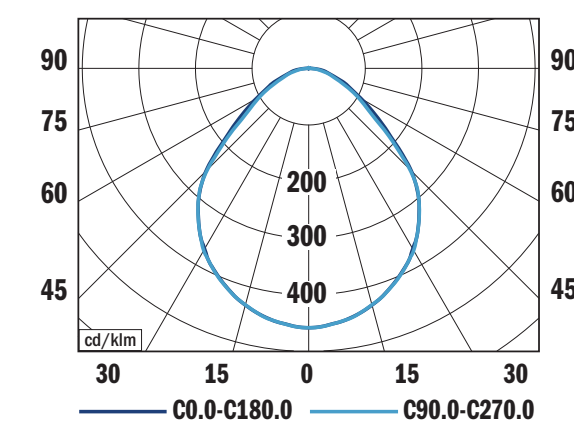

Technical features:

- Mounting: ceiling recessed, for T-ceiling
- Optical system: microprismatic (MCD) or opal (OPD) diffuser
- Beam angle: 95° (MCD), 105° (OPD)
- Housing: sheet steel
- Diffuser: PMMA
- External lead-in flexible cable
- Accesories: frame for plasterboard installation
- Chromacity: 3-step MacAdam
- Colour rendering index: min. 80
- Colour temperature: 3000K, 4000K
- Electronic control gear: FIX (ECG), DALI (EDA)
- Service lifetime: 100,000 hours/L80/B10 (ta 25°C)
- Ambient temperature: Ta = -25°C...+35°C
- Degree of protection: IP54
- Dimensions: PV1 595 x 595 x 130 mm, PR1 622 x 622 x 130 mm, PV4 1195 x 297 x 130 mm, PR4 1245 x 312 x 130 mm

TYPE	NET LUMEN OUTPUT (at Ta = 25 °C) (lm)	POWER CONSUMPTION (W)	SYSTEM EFFICACY (lm/W)	CRI	CCT (K)
GACRUX IP54 MCD	3100	35	89	80+	3000
GACRUX IP54 MCD	3300	35	94	80+	4000
GACRUX IP54 OPD	3400	35	97	80+	3000
GACRUX IP54 OPD	3800	35	109	80+	4000

Photometry

GACRUX IP54 MCD PV1, 3300 lm 4000 K
LOR = 100%
lower flux fraction 100%
upper flux fraction 0%
UGR < 19

GACRUX IP54 OPD PV1, 3800 lm 4000 K
LOR = 100%
lower flux fraction 100%
upper flux fraction 0%
UGR < 22

Dimensions

Mounting

PV ceiling (600 x 600) PR ceiling (625 x 625)

microprismatic

opal

frame for plasterboard installation