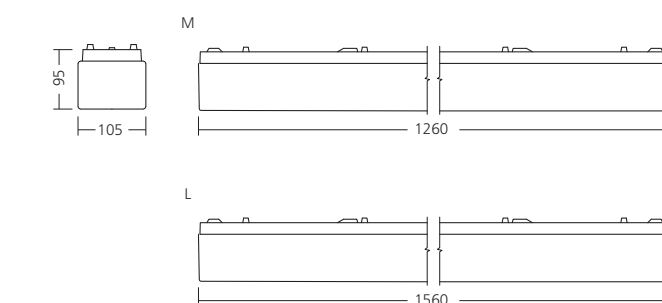

Technical features:

- Optical system: opal diffuser
- Housing: flame resistant fibre-class reinforced polyester
- Diffuser: PMMA
- Chromacity: 3-step MacAdam
- Colour rendering index: min. 80
- Colour temperature: 4000K, on request 3000K
- Electronic control gear: FIX (ECG), on request DALI, Emergency unit variant
- Service lifetime: 50,000 hours/L80/B10 (ta 25°C)
- Ambient temperature: Ta = -20°C...+30°C (M), +25°C (L)
- Degree of protection: IP54
- Dimensions: M 1260 x 105 x 95 mm, L 1560 x 105 x 95 mm

Photometry

CORIS IP54 M, 4900 lm 4000 K
LOR = 100%
lower flux fraction 81%
upper flux fraction 19%
UGR < 25

Dimensions

Mounting

TYPE	NET LUMEN OUTPUT (at Ta = 25 °C) (lm)	POWER CONSUMPTION (W)	SYSTEM EFFICACY (lm/W)	COLOUR RENDERING INDEX	CORRELATED COLOUR TEMPERATURE (K)	BEAM ANGLE	WEIGHT (kg)
CORIS IP54 M	4900	43	114	80+	4000	140°, 130°	2.7
CORIS IP54 L	5500	46	120	80+	4000	140°, 130°	3.0