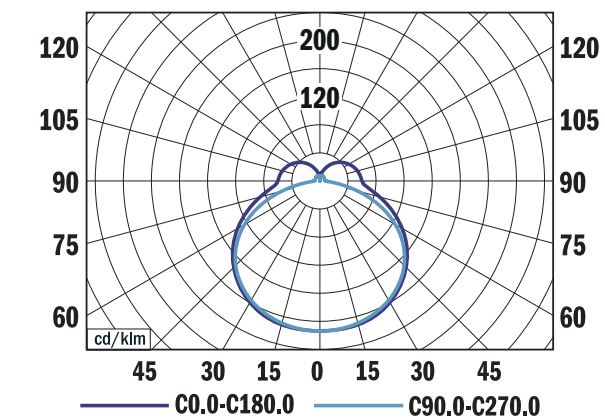

Technical features:

- Optical system: opal diffuser
- Housing: flame resistant fibre-class reinforced polyester
- Diffuser: PMMA
- Chromacity: 3-step MacAdam
- Colour rendering index: min. 80
- Colour temperature: 4000K, on request 3000K
- Electronic control gear: FIX (ECG), on request DALI, Emergency unit variant
- Service lifetime: 50,000 hours/L80/B10 (ta 25°C)
- Ambient temperature: Ta = -20°C...+30°C (M), +25°C (L)
- Degree of protection: IP54
- Dimensions: M 1260 x 105 x 95 mm, L 1560 x 105 x 95 mm

Photometry

CORIS IP54 M, 4900 lm 4000 K
LOR = 100%
lower flux fraction 81%
upper flux fraction 19%
UGR < 25

Dimensions

Mounting

TYPE	NET LUMEN OUTPUT (at Ta = 25 °C) (lm)	POWER CONSUMPTION (W)	SYSTEM EFFICACY (lm/W)	COLOUR RENDERING INDEX	CORRELATED COLOUR TEMPERATURE (K)	BEAM ANGLE	WEIGHT (kg)
CORIS IP54 M	4900	43	114	80+	4000	140°, 130°	2.7
CORIS IP54 L	5500	46	120	80+	4000	140°, 130°	3.0