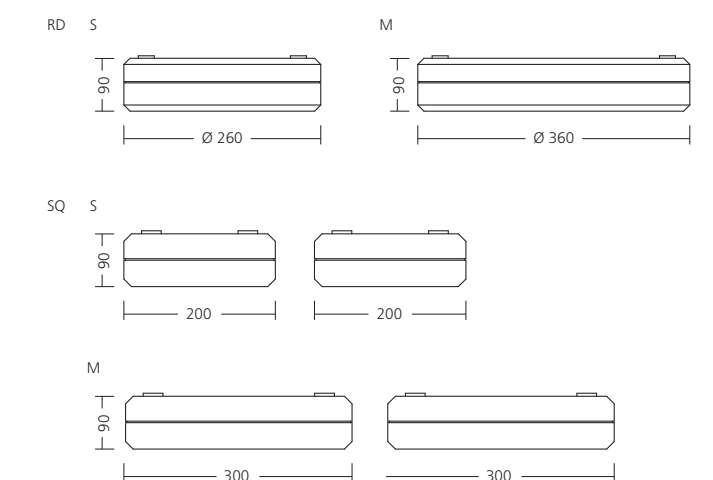

## Technical features:

- Optical system: opal diffuser
- Housing: polycarbonate
- Diffuser: PMMA
- Chromacity: 3-step MacAdam
- Colour rendering index: min. 80
- Colour temperature: 4000K, on request 3000K
- Electronic control gear: FIX (ECG)
- Service lifetime: 50,000 hours/L80/B10 (ta 25°C)
- Ambient temperature: Ta = -20°C...+25°C (RD), -30°C...+35°C (SQ)
- Degree of protection: IP65
- Dimmensions:
  - RD - S ø260 x 90 mm, M ø360 x 90 mm
  - SQ - S 200 x 200 x 90 mm, M 300 x 300 x 90 mm

## Photometry

BANOR IP65 RD S, 800 lm 4000 K  
LOR = 100%  
lower flux fraction 94%  
upper flux fraction 6%  
UGR < 25

BANOR IP65 SQ S, 1100 lm 4000 K  
LOR = 100%  
lower flux fraction 91%  
upper flux fraction 9%  
UGR < 22

## Dimensions