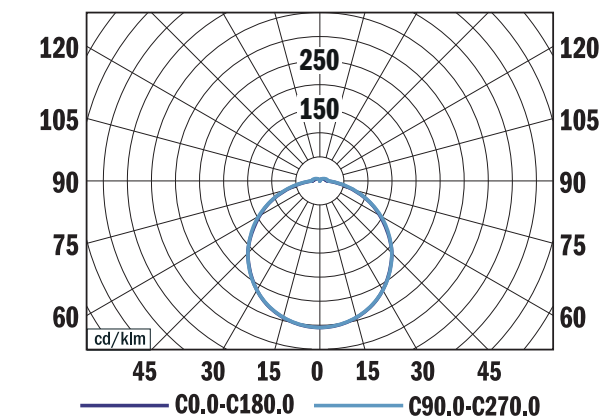

## Technical features:

- Optical system: opal diffuser
- Housing: polycarbonate
- Diffuser: PMMA
- Chromacity: 3-step MacAdam
- Colour rendering index: min. 80
- Colour temperature: 4000K, on request 3000K
- Electronic control gear: FIX (ECG)
- Service lifetime: 50,000 hours/L80/B10 (ta 25°C)
- Ambient temperature: Ta = -20°C...+25°C (RD), -30°C...+35°C (SQ)
- Degree of protection: IP65
- Dimmensions:
  - RD - S ø260 x 90 mm, M ø360 x 90 mm
  - SQ - S 200 x 200 x 90 mm, M 300 x 300 x 90 mm

## Photometry

BANOR IP65 RD S, 800 lm 4000 K  
LOR = 100%  
lower flux fraction 94%  
upper flux fraction 6%  
UGR < 25

BANOR IP65 SQ S, 1100 lm 4000 K  
LOR = 100%  
lower flux fraction 91%  
upper flux fraction 9%  
UGR < 22

## Dimensions

## Mounting

TYPE	NET LUMEN OUTPUT (at Ta = 25 °C) (lm)	POWER CONSUMPTION (W)	SYSTEM EFFICACY (lm/W)	COLOUR RENDERING INDEX	CORRELATED COLOUR TEMPERATURE (K)	BEAM ANGLE	WEIGHT (kg)
BANOR IP65 RD S	800	10	80	80+	4000	120°	1.8
BANOR IP65 RD M	1000	11	91	80+	4000	120°	2.0
BANOR IP65 RD M	3500	30	117	80+	4000	120°	2.0
BANOR IP65 SQ S	500	7	71	80+	4000	120°	1.6
BANOR IP65 SQ M	1100	9	122	80+	4000	120°	1.8
BANOR IP65 SQ M	2200	18	122	80+	4000	120°	1.8