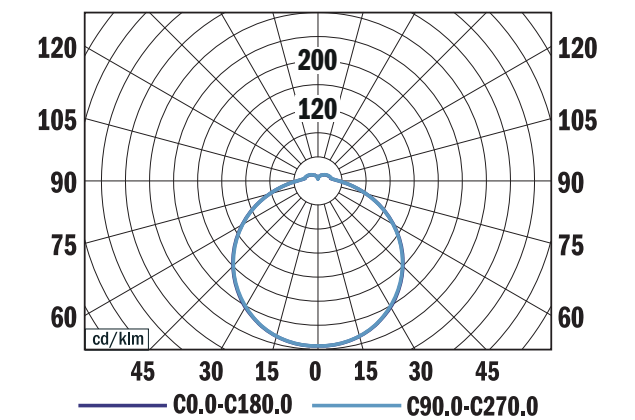

## Technical features:

- Optical system: opal diffuser
- Housing: polycarbonate
- Diffuser: PMMA
- Chromacity: 3-step MacAdam
- Colour rendering index: min. 80
- Colour temperature: 4000K, on request 3000K
- Electronic control gear: FIX (ECG)
- Service lifetime: 50,000 hours/L80/B10 (ta 25°C)
- Ambient temperature: Ta = -20°C...+25°C (RD), -30°C...+35°C (SQ)
- Degree of protection: IP65
- Dimmensions:
  - RD - S ø260 x 90 mm, M ø360 x 90 mm
  - SQ - S 200 x 200 x 90 mm, M 300 x 300 x 90 mm

## Photometry

BANOR IP65 RD S, 800 lm 4000 K  
LOR = 100%  
lower flux fraction 94%  
upper flux fraction 6%  
UGR < 25

BANOR IP65 SQ S, 1100 lm 4000 K  
LOR = 100%  
lower flux fraction 91%  
upper flux fraction 9%  
UGR < 22

## Dimensions

## Mounting

TYPE	NET LUMEN OUTPUT (at Ta = 25 °C) (lm)	POWER CONSUMPTION (W)	SYSTEM EFFICACY (lm/W)	COLOUR RENDERING INDEX	CORRELATED COLOUR TEMPERATURE (K)	BEAM ANGLE	WEIGHT (kg)
BANOR IP65 RD S	800	10	80	80+	4000	120°	1.8
BANOR IP65 RD M	1000	11	91	80+	4000	120°	2.0
BANOR IP65 RD M	3500	30	117	80+	4000	120°	2.0
BANOR IP65 SQ S	500	7	71	80+	4000	120°	1.6
BANOR IP65 SQ M	1100	9	122	80+	4000	120°	1.8
BANOR IP65 SQ M	2200	18	122	80+	4000	120°	1.8