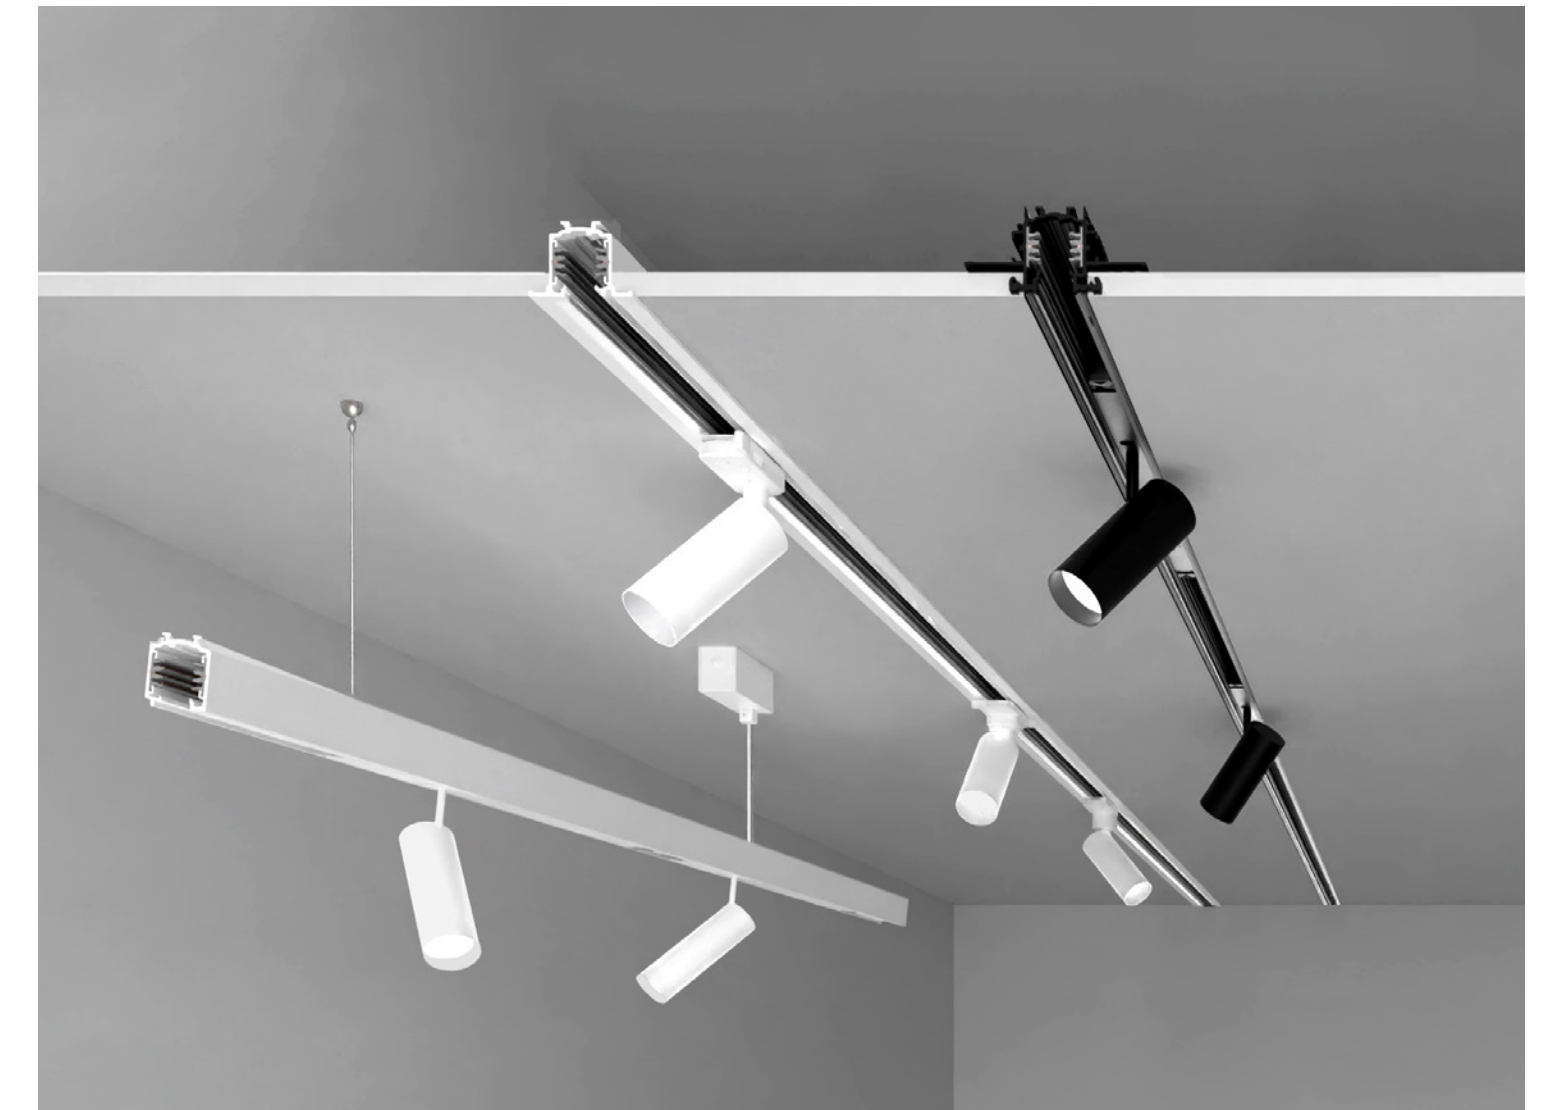

The system's flexible communication lines ensure its use in Human Centric Lighting systems, the future of the lighting field.

It is a universal platform that fits any current or future need and brings several practical and immediate advantages.

# TRAX

TRAX is a customizable track lighting system that works with standard main voltage.

It caters to various design needs with surface-mounted, suspended, recessed, and trimless options. This offers many components, allowing you to create unique lighting configurations in any shape.

To seamlessly integrate into your space, tracks come in various lengths (1, 2, 3, and 4 meters) and colors (white, black, and gray).

Connect your desired luminaires with the compatible adapters for a functional and stylish lighting solution.

SURFACED  
SUSPENDED

RECESSED

TRIMLESS

SURFACED / SUSPENDED