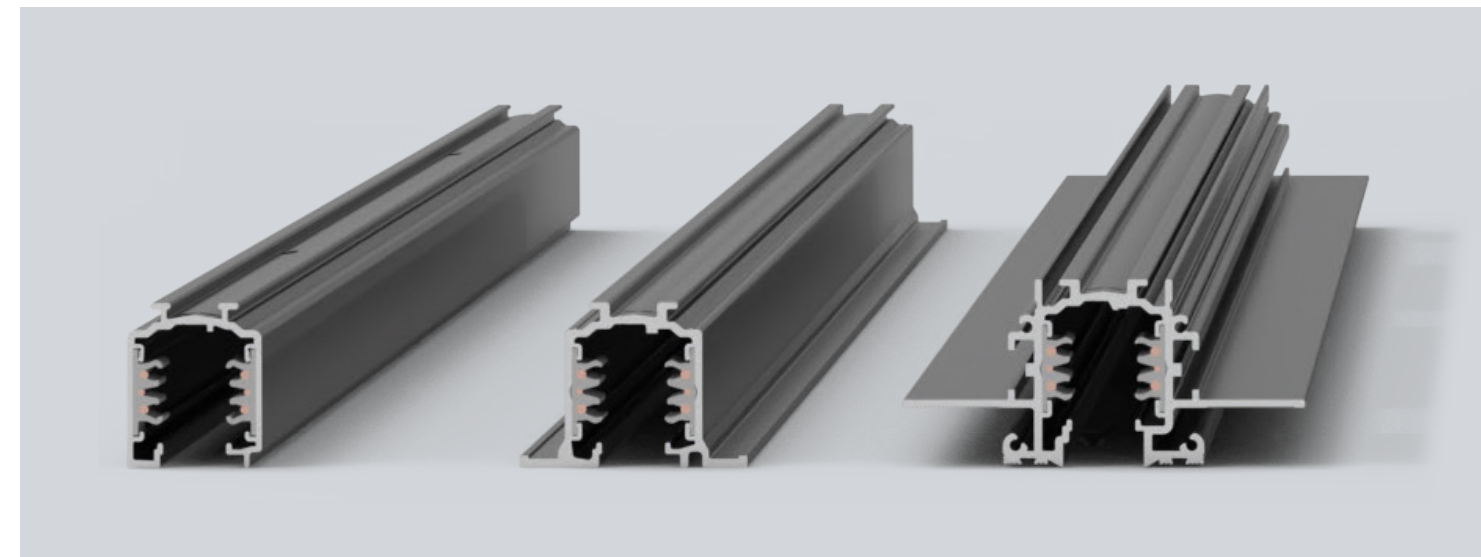

## Main Voltage

TRAX is the track lighting complete system. This new state-of-the-art platform is for use in lighting projects employing controllable and fixed output systems. As the platform makes upgrading possible at any moment, non-controllable installations are future-proof.

The system's flexible communication lines ensure its use in Human Centric Lighting systems, the future of the lighting field.

It is a universal platform that fits any current or future need and brings several practical and immediate advantages.

# TRAX

TRAX is a customizable track lighting system that works with standard main voltage.

It caters to various design needs with surface-mounted, suspended, recessed, and trimless options. This offers many components, allowing you to create unique lighting configurations in any shape.

To seamlessly integrate into your space, tracks come in various lengths (1, 2, 3, and 4 meters) and colors (white, black, and gray).

Connect your desired luminaires with the compatible adapters for a functional and stylish lighting solution.