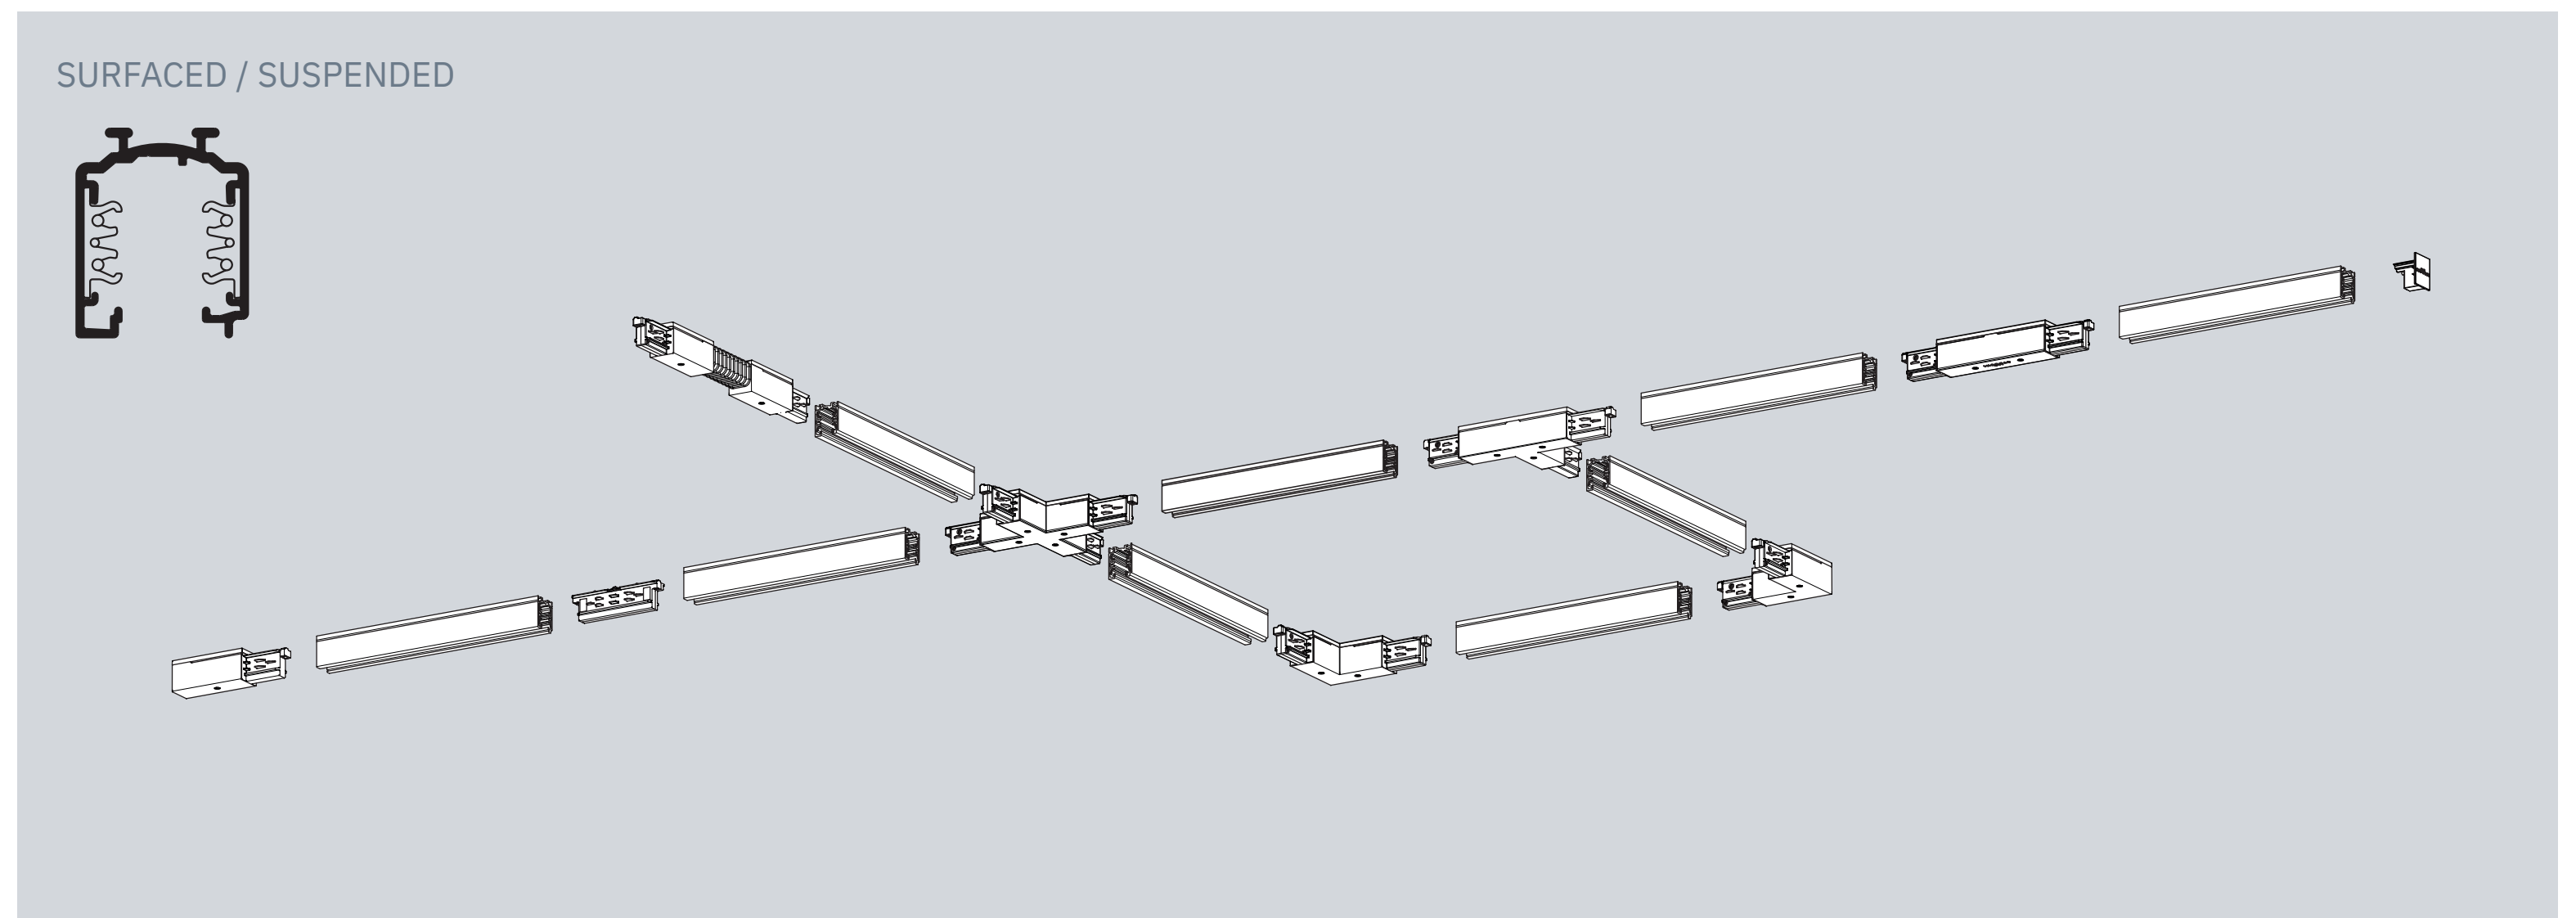

# TRAX

TRAX is a customizable track lighting system that works with standard main voltage.

It caters to various design needs with surface-mounted, suspended, recessed, and trimless options. This offers many components, allowing you to create unique lighting configurations in any shape.

To seamlessly integrate into your space, tracks come in various lengths (1, 2, 3, and 4 meters) and colors (white, black, and gray).

Connect your desired luminaires with the compatible adapters for a functional and stylish lighting solution.

SURFACED  
SUSPENDED

RECESSED

TRIMLESS

SURFACED / SUSPENDED