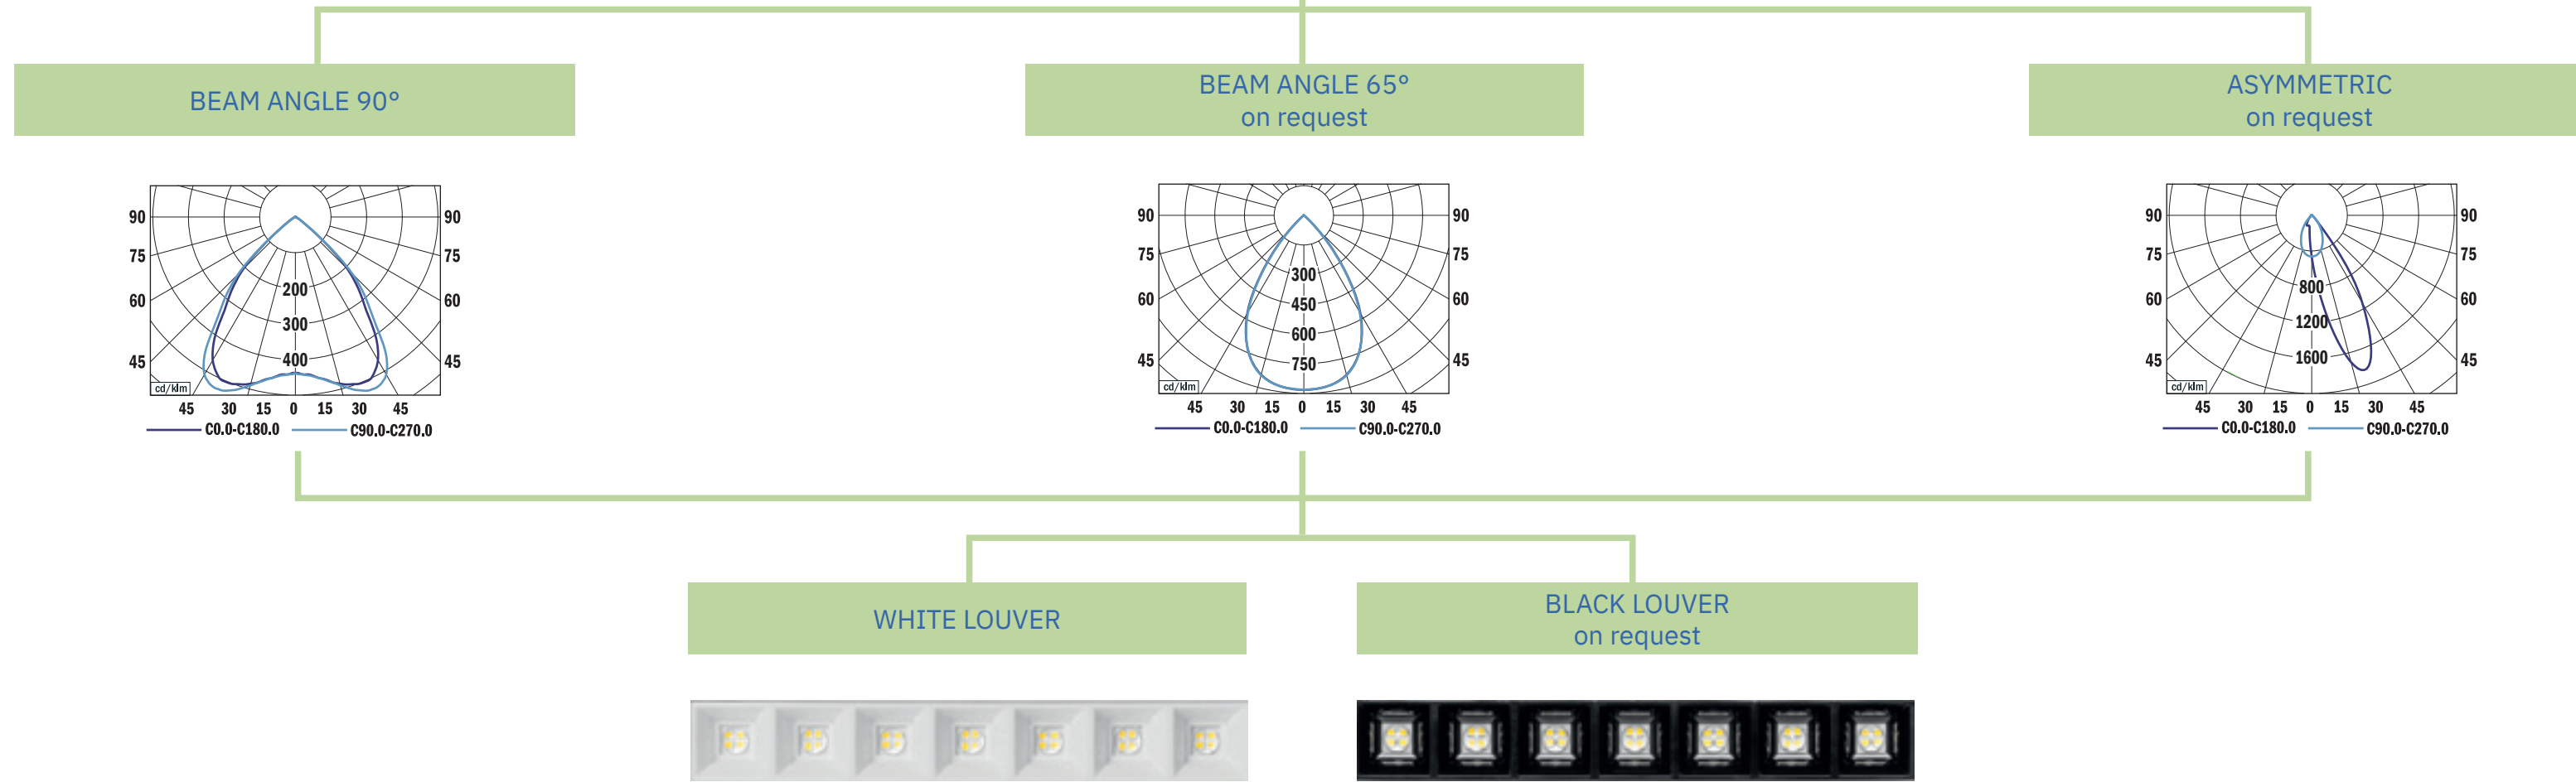

Miline

Specification matrix

- STANDARD
- CRI XX Ra
- ON REQUEST
- CRI XX Ra
- CRI 80+ Ra
- CRI 90+ Ra
- CCT 2700 K
- CCT 3000 K
- CCT 4000 K
- CCT 5000 K
- CCT 6500 K
- ECG
- EDA DALI
- EMERGENCY

* Luminous flux tolerance +/- 10%. The Company reserves the right to change any product specifications without prior notification.